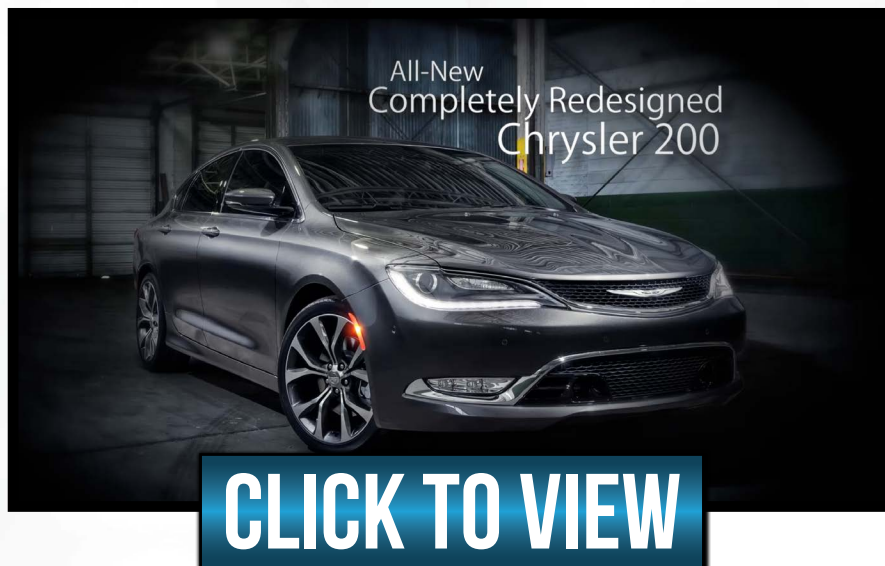

## Drive your sales with a complete creative advertising solution from Kernel Creative

- **Package Overview:** Show off your inventory with this elegant commercial package!
- **Co-op/Compliance:** We can customize this package to fit your compliance or co-op needs.
- **Suggested Run Time:** Anytime
- **Market Exclusivity:** Let your rep know that you would like to be the exclusive dealer in the area to run this event.
- **Customization:** This package is NOT exclusive to Chrysler dealers. It can be customized for any franchise or pre-owned dealership.